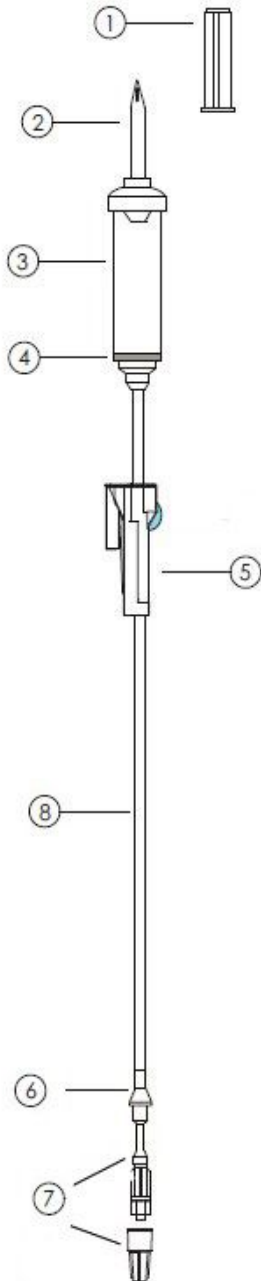

Infusion set REF:JSM1004

- ABS spike without air-vent,
- Big drip chamber 62mm
- Filter (15 μ)
- 20 Drop/ml
- Safety roll clamp
- Latex free bulb
- Luer lock connector with cap
- Tube 150cm
- Paper peel package
- 25pcs/Bag,100pcs/carton,
- Carton size:41x23.5x29.5cm

- Pyrogen free
- Latex free
- For single use
- ETO sterilized

| N° | Name | Material |
|----|-------------------|-----------------|
| 1 | Protective cap | PE |
| 2 | Vented spike | ABS |
| 3 | Drip chamber | PVC |
| 4 | Fluid filter | ABS & Nylon |
| 5 | Roller clamp | ABS |
| 6 | Latex free | Latex free |
| 7 | Male LL with cap | Transparent ABS |
| 8 | Tube 3x4.1x1500mm | PVC |